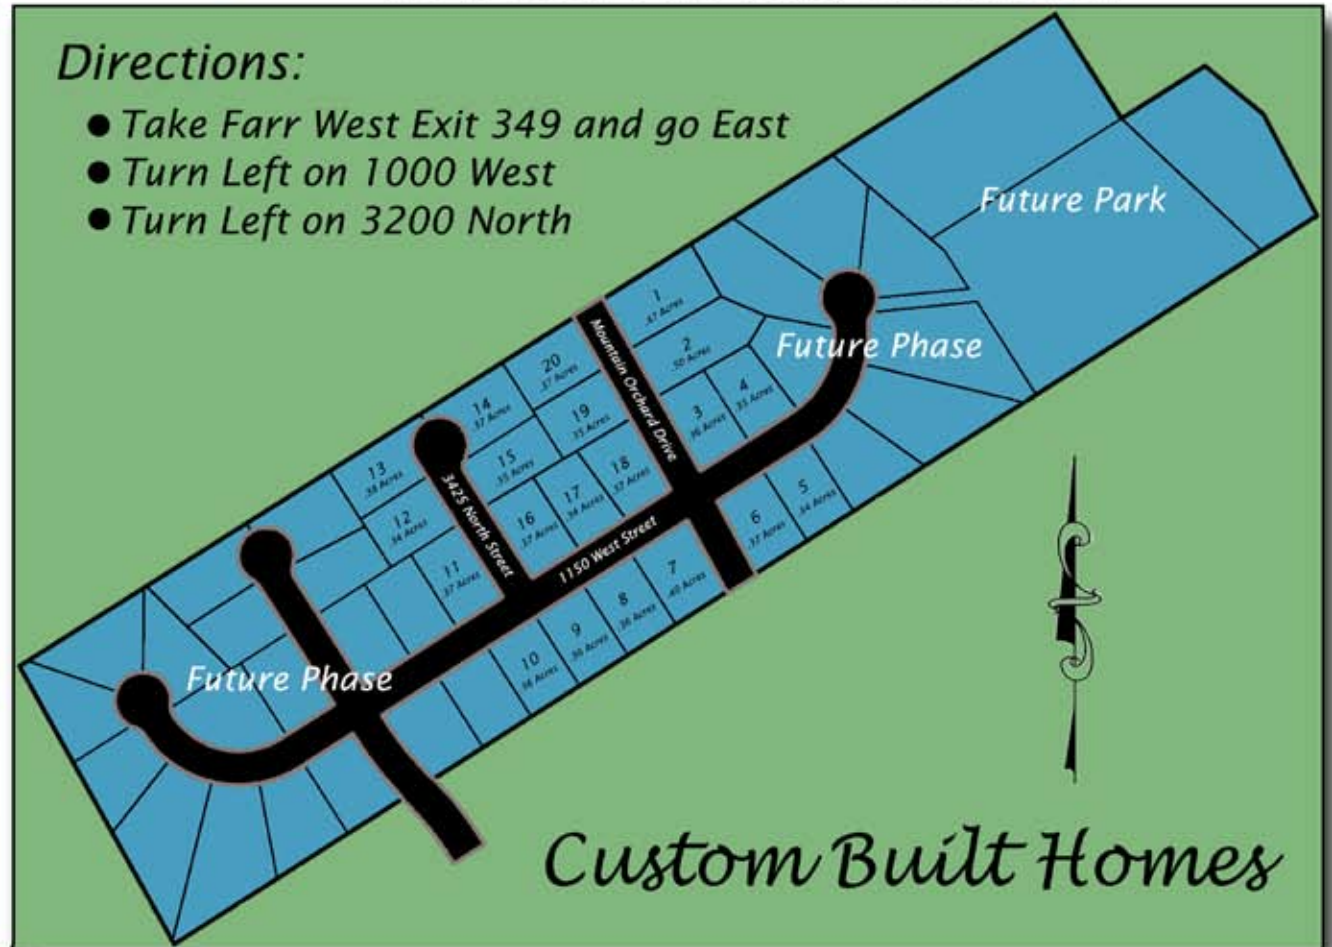

Maycock Subdivision

3425 North 1150 West, Pleasant View

Directions:

- Take Farr West Exit 349 and go East
- Turn Left on 1000 West
- Turn Left on 3200 North

**Overland
Homes**
"Built for life" Inc.

731-2252

Model Home Location:
431 S. 2075 W.
Marriott-Slaterville