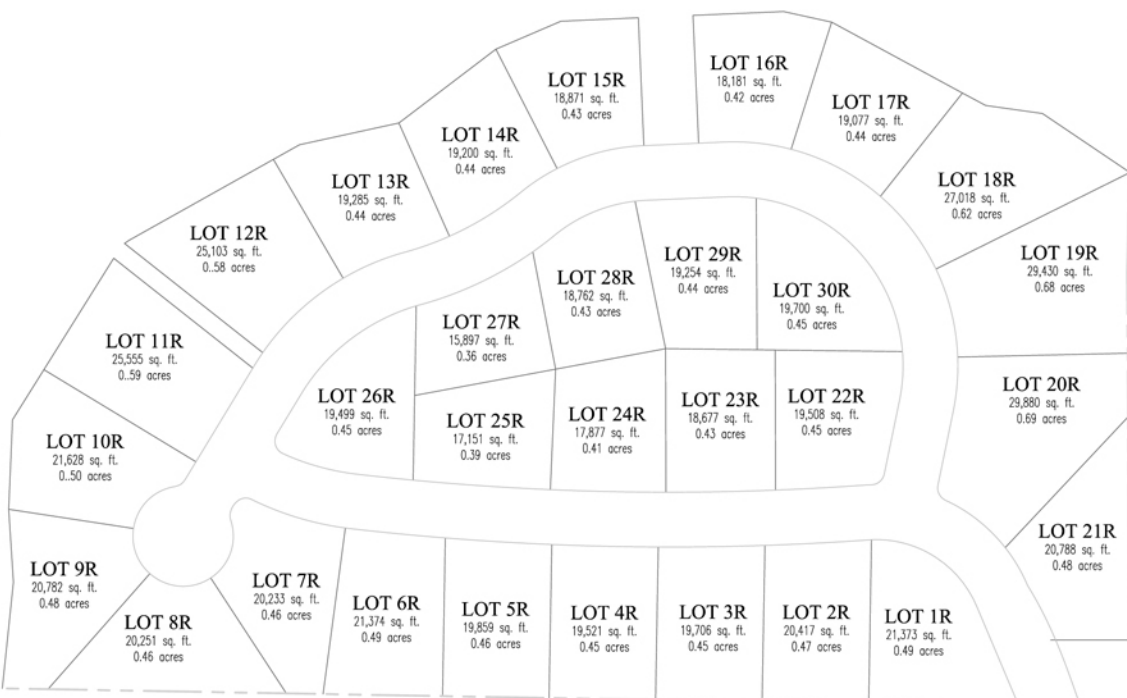

OPEN SPACE
484,723 sq. ft.
11.13 acres

OPEN SPACE
49,548 sq. ft.
1.14 acres

OPEN SPACE
54,594 sq. ft.
1.25 acres